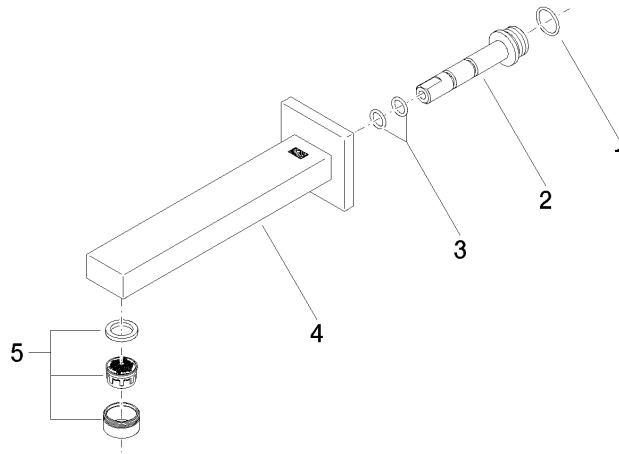

SYMETRICS Wall-mounted basin spout without pop-up waste - Chrome

13 800 980

- 185mm projection
- fixed spout
- circular, air-enriched flow
- hole diameter 37 mm
- rosette 60 x 60 mm
- 1/2" connection
- plug-link mounting
- max. flow 7 l/min
- lead-free
- WRAS 1904065

For Touchfree control please order eSet Touchfree
WITH or WITHOUT temperature adjustment

Recommended miscellaneous

Concealed wall elbow -

35 085 970 90

- max. recess depth 163 mm
- min. recess depth 90 mm

SYMETRICS Wall-mounted basin spout without pop-up waste - Chrome

13 800 980

mm [inches]

Flow rate chart

Certificates

LGA_18592.

WRAS_1904065.

SYMETRICS Wall-mounted basin spout without pop-up waste - Chrome

13 800 980

Spare parts list

No.	Item Number	Name	Quantity used	Delivery time
1	09 14 10 053 90	seal	1	2
2	09 24 04 135 90	nipple	1	2
3	09 14 10 008 90	seal	2	2
4	90 11 68 004 00-00	spout	1	10
5	90 23 01 029 02-00	aerator	1	10