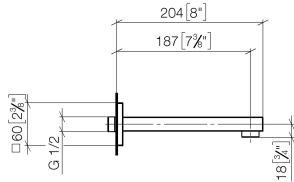

SYMETRICS Wall-mounted basin spout without pop-up waste - Chrome

13 800 980

- 185mm projection
- fixed spout
- circular, air-enriched flow
- hole diameter 37 mm
- rosette 60 x 60 mm
- 1/2" connection
- plug-link mounting
- max. flow 7 l/min
- lead-free
- WRAS 1904065

For Touchfree control please order eSet Touchfree
WITH or WITHOUT temperature adjustment

Recommended miscellaneous

Concealed wall elbow -

35 085 970 90

- max. recess depth 163 mm
- min. recess depth 90 mm

SYMETRICS Wall-mounted basin spout without pop-up waste - Chrome

13 800 980

mm [inches]

Flow rate chart

Certificates

LGA_18592.

WRAS_1904065.

SYMETRICS Wall-mounted basin spout without pop-up waste - Chrome

13 800 980

Spare parts list

No.	Item Number	Name	Quantity used	Delivery time
1	09 14 10 053 90	seal	1	2
2	09 24 04 135 90	nipple	1	2
3	09 14 10 008 90	seal	2	2
4	90 11 68 004 00-00	spout	1	10
5	90 23 01 029 02-00	aerator	1	10