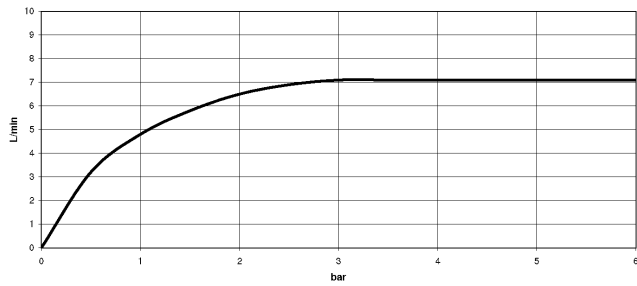

SYMETRICS Wall-mounted basin spout without pop-up waste - Chrome

13 800 980

- 185mm projection
- fixed spout
- circular, air-enriched flow
- hole diameter 37 mm
- rosette 60 x 60 mm
- 1/2" connection
- plug-link mounting
- max. flow 7 l/min
- lead-free
- WRAS 1904065

For Touchfree control please order eSet Touchfree
WITH or WITHOUT temperature adjustment

Recommended miscellaneous

Concealed wall elbow -

35 085 970 90

- max. recess depth 163 mm
- min. recess depth 90 mm

SYMETRICS Wall-mounted basin spout without pop-up waste - Chrome

13 800 980

mm [inches]

Flow rate chart

Certificates

LGA_18592.

WRAS_1904065.

SYMETRICS Wall-mounted basin spout without pop-up waste - Chrome